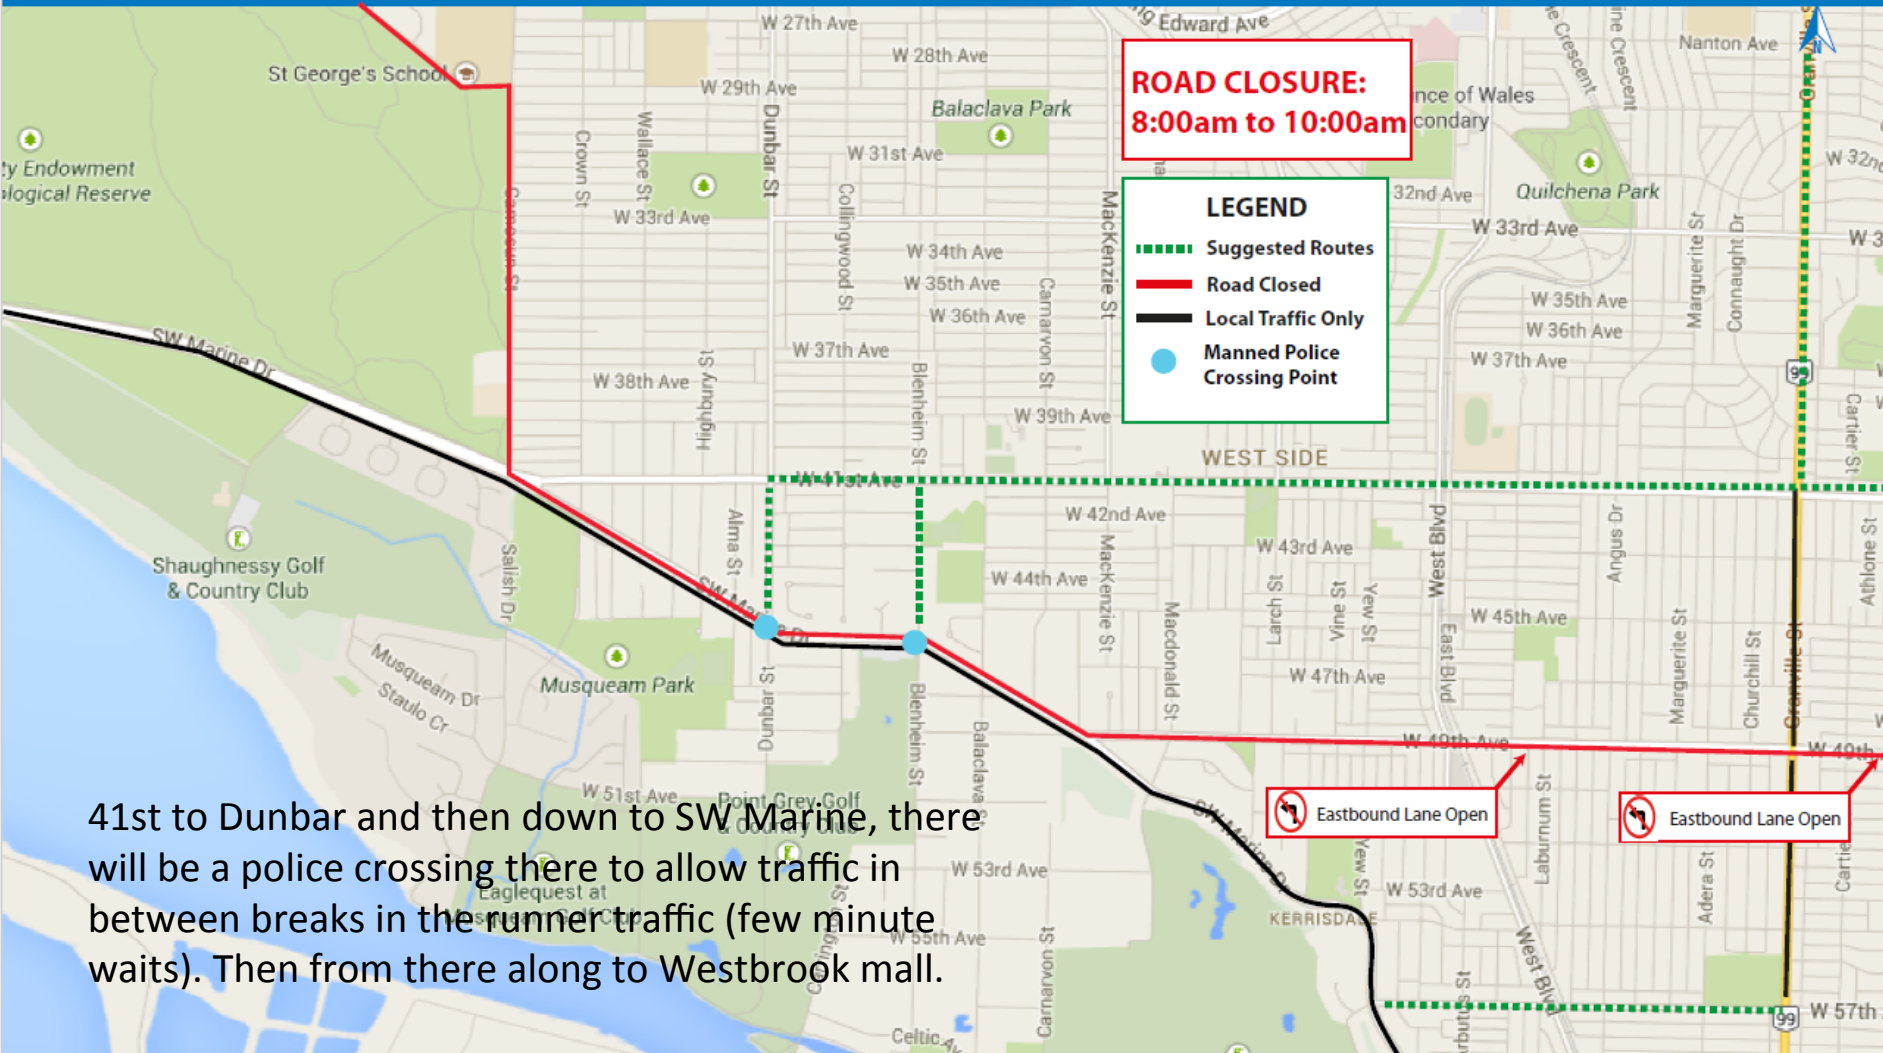

**ROAD CLOSURE:
8:00am to 10:00am**

LEGEND

- Suggested Routes
- Road Closed
- Local Traffic Only
- Manned Police Crossing Point

41st to Dunbar and then down to SW Marine, there will be a police crossing there to allow traffic in between breaks in the runner traffic (few minute waits). Then from there along to Westbrook mall.